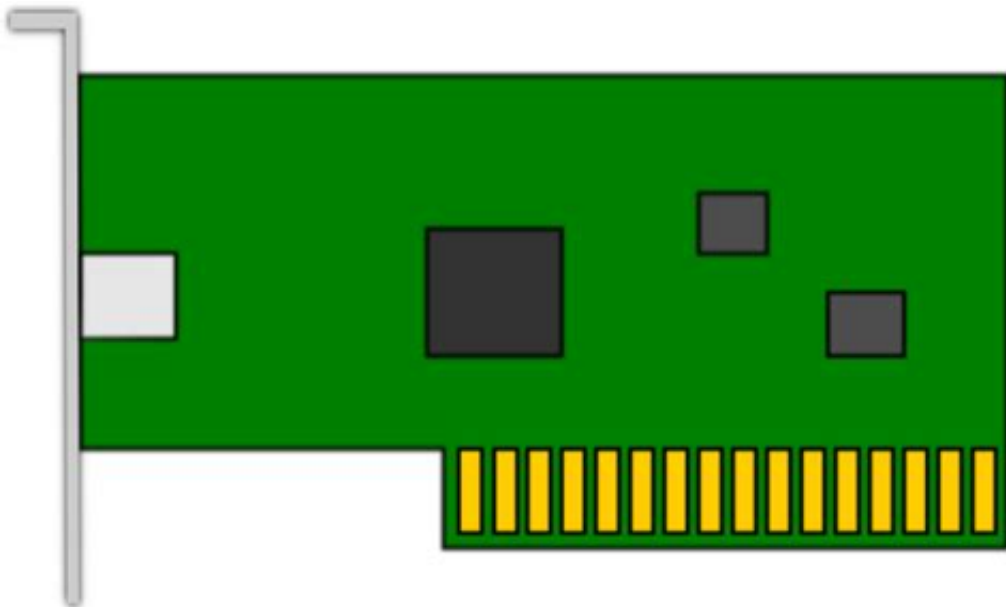

[Zonet Wireless Lan Pci Adapter 54mbps Driver For Mac](#)

[Zonet Wireless Lan Pci Adapter 54mbps Driver For Mac](#)

---

com - Your Online Computers & Accessories Destination! Get 5% in rewards with Club O!Name Size Date autorun.

11g 54Mbps Wireless LAN PCI Adapter Free Shipping on orders over \$45 at Overstock.. 2 Standard Data Rate upto 54Mbps, auto fallback under noisy environment Shop for Zonet ZEW1602 IEEE 802.

[Download Netflix Movies Mac Os X](#)